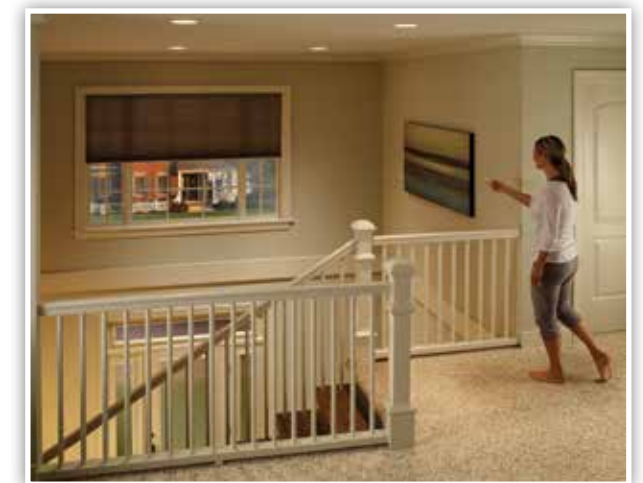

With the press of a button, you can lower shades so they block glare, creating a more comfortable room.

And if you install automated shades in hard-to-reach windows, such as a foyer, you can easily adjust them from anywhere.