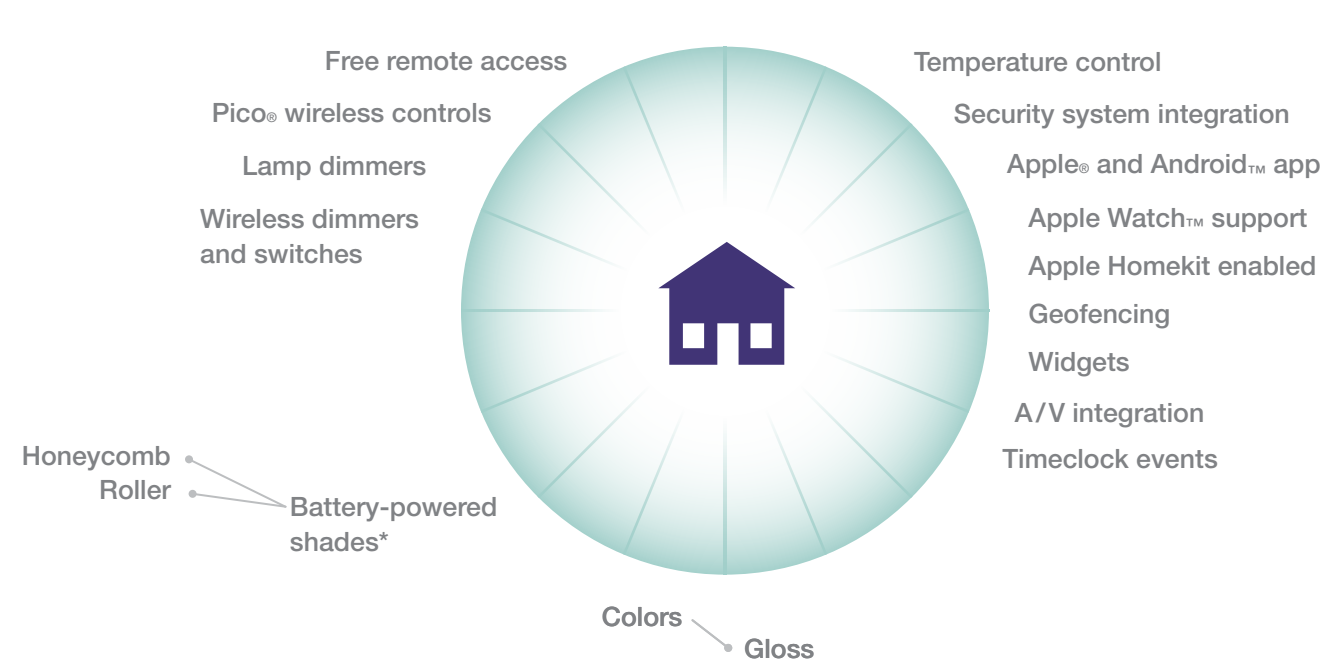

Daedalus® Pendant

Rotare® Pendant

Aliante Pendant

L'ale® Pendant

Lumaris® LED Linear Lighting

Rotare Sconce

L'ale Sconce

Aliante Sconce

Finiré® LED Recessed Lighting
New! 3" Cans

Aliante Demi-sconce

Silvus® Sconce

Inflection® Sconce

Bringing pleasure to you

We offer three different systems that all provide pleasure, for a solution for any size home. When you add Lutron control and all the benefits it affords, you'll wonder how you ever lived without it.

Caséta® Wireless

Caséta Wireless is a wireless mini-system that's ideal when you want individual control in a single room or a smaller home or condominium.

Characteristics

- Perfect for installing in existing rooms; no new wiring required
- C-L® technology for controlling dimmable LEDs and CFLs
- Optional Smart Bridge PRO for remote access with a smart device, as well as security and A/V integration

* Shades and lights are controlled independently of one another.

Apple is a trademark of Apple Inc., registered in the U.S. and other countries. Apple Watch is a trademark of Apple, Inc. Android is a trademark of Google Inc. Use of this trademark is subject to Google permissions.