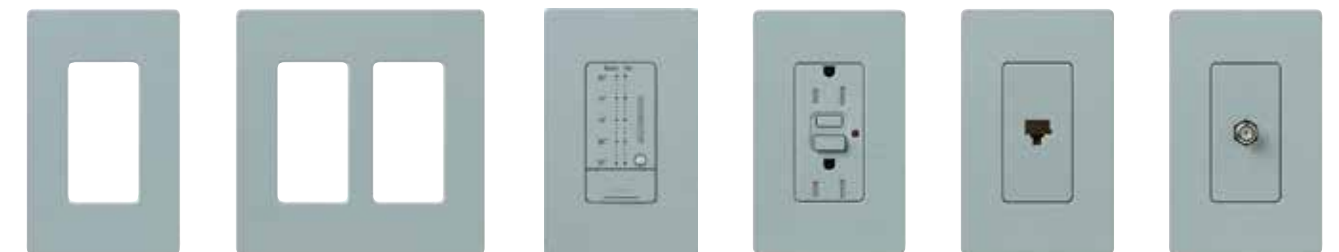

Gloss Colors (7)

Satin Colors® (19)

Glass Wallplates (2)

Architectural Matte Colors (10)

Architectural Metal Finishes (11)

Matching wallplates (up to 6-gang) and accessories for architectural- and designer-style keypads and devices add a finishing touch to a room.