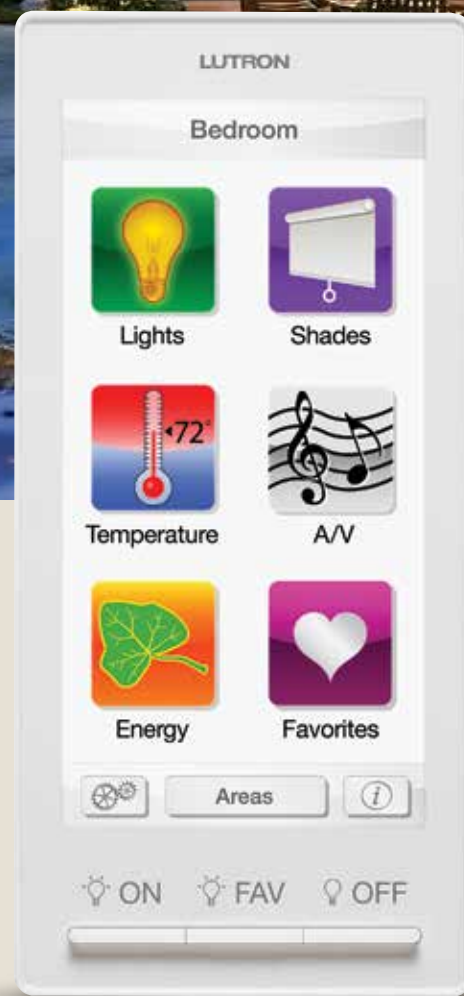

Dynamic keypad in White (actual size)