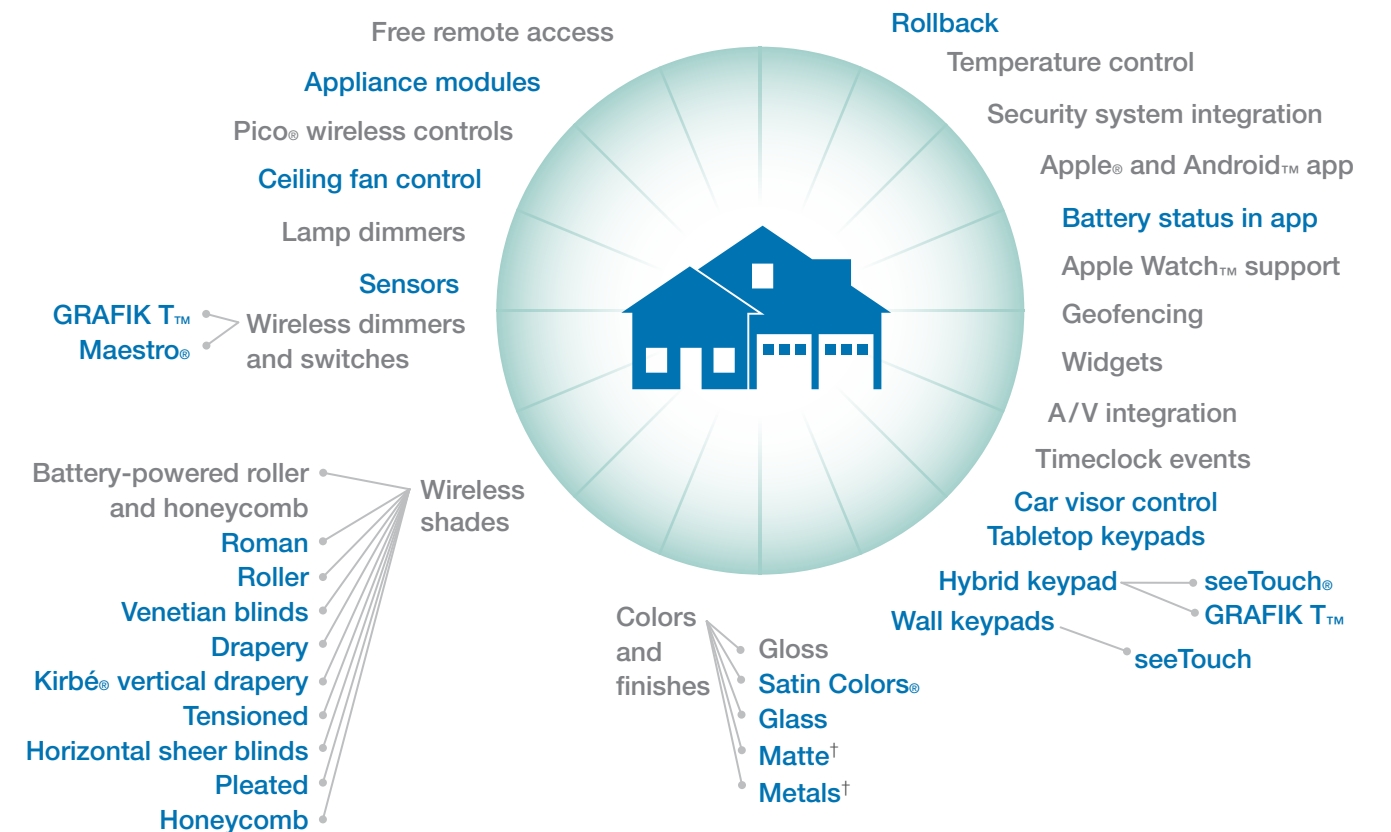

Finiré® LED Recessed Lighting
New! 3" Cans

Aliante Demi-sconce

Silvus® Sconce

Inflection® Sconce

Bringing pleasure to you

We offer three different systems that all provide pleasure, for a solution for any size home. When you add Lutron control and all the benefits it affords, you'll wonder how you ever lived without it.

Caséta® Wireless

Caséta Wireless is a wireless mini-system that's ideal when you want individual control in a single room or a smaller home or condominium.

Characteristics

- Perfect for installing in existing rooms; no new wiring required
- C-L® technology for controlling dimmable LEDs and CFLs
- Optional Smart Bridge PRO for remote access with a smart device, as well as security and A/V integration

* Shades and lights are controlled independently of one another.

Apple is a trademark of Apple Inc., registered in the U.S. and other countries. Apple Watch is a trademark of Apple, Inc. Android is a trademark of Google Inc. Use of this trademark is subject to Google permissions.

RadioRA® 2

RadioRA 2 is a wireless system that's ideal for coordinated control in a few rooms or a whole home (up to 5,000 square feet).

Characteristics

- Utilizes backlit, custom engraved keypads
- Controls the full line of Lutron wireless shading styles
- Controls lights, shades, and temperature simultaneously
- Integrates with security and A/V systems