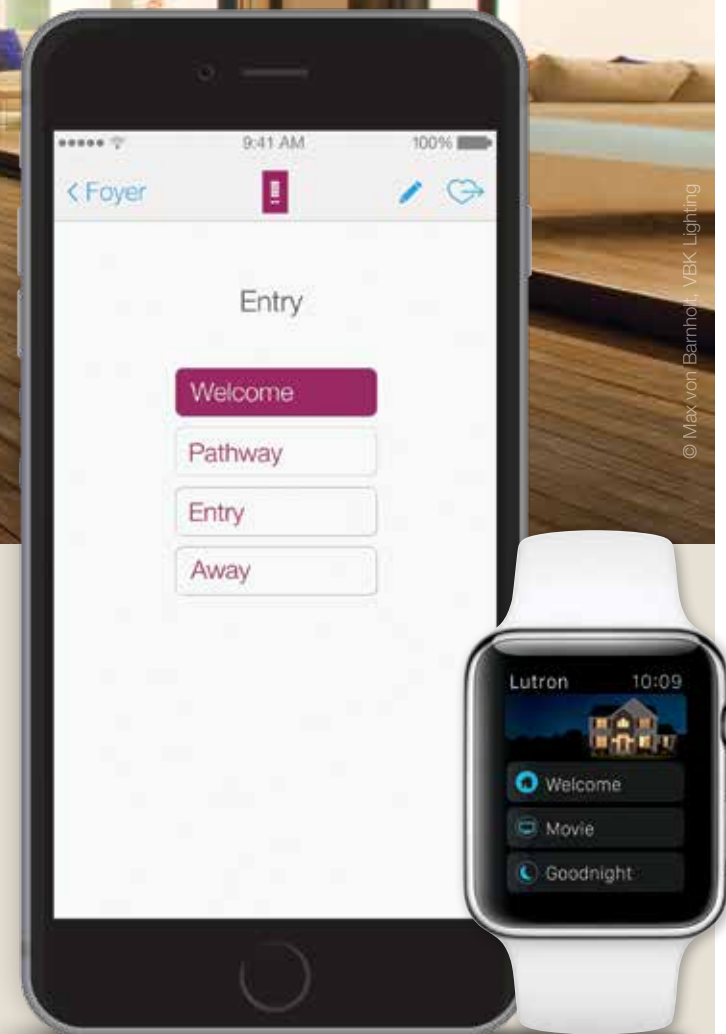

12 Control from anywhere

Take advantage of easy, convenient control from a keypad or your mobile device.

14 Added integration

Integrate your Lutron system with your home control for added functionality.

16 The right temperature

Control from
anywhere

Palladiom™ keypad* in Satin Nickel
(actual size)

Smartphone and Apple Watch™ featuring the
Lutron Connect app

Pleasance is also having control no matter where you are, home or away.

RadioRA® 2 and HomeWorks® QS systems offer control of lights, shades, ceiling fans, and temperature from wall or tabletop keypads, your mobile device, or Apple Watch.

The main benefit of a keypad is that you can create customized “scenes” — predetermined settings for lights, shades, and temperature¹ — that align with the way you use a particular space.

With system control from your mobile device or Apple Watch (via the Lutron Connect app) you can adjust lights, shades, and temperature from anywhere in the world. You can also easily edit scenes as well as create timeclock events directly in the app².