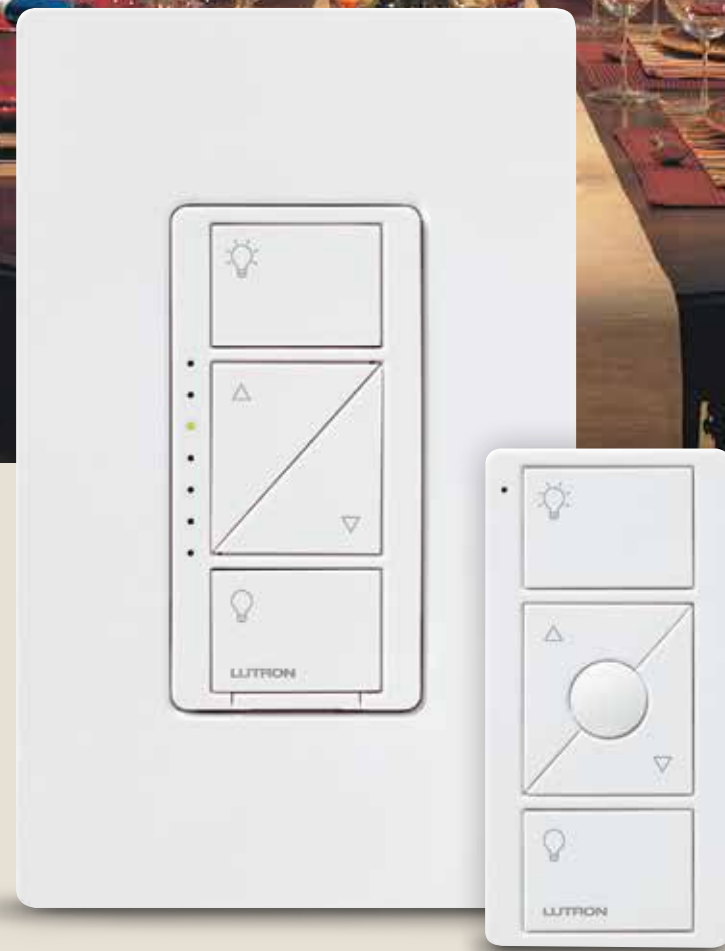

Before Lutron

Creating just the right light

Caséta® Wireless in-wall dimmer shown in White (actual size)
Pico® wireless control shown in White (actual size)

Select Lutron dimmers to work with:

Dimmable LED bulbs