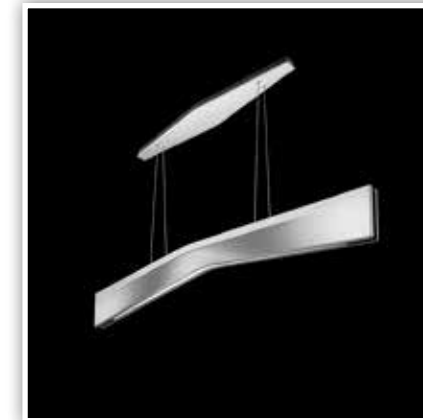

Rotare® Pendant