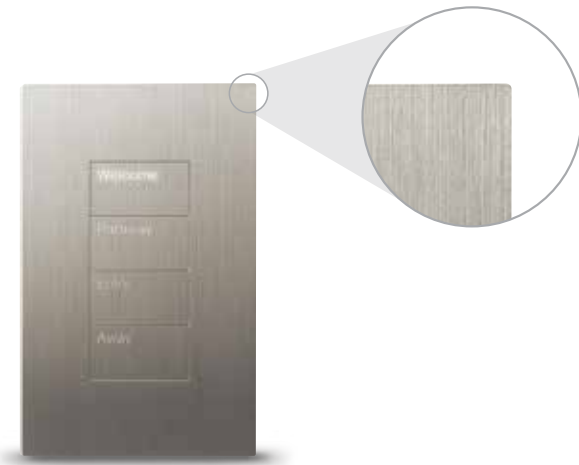

Control styles and colors

Pleasance is being able to complement the look and feel of any room.